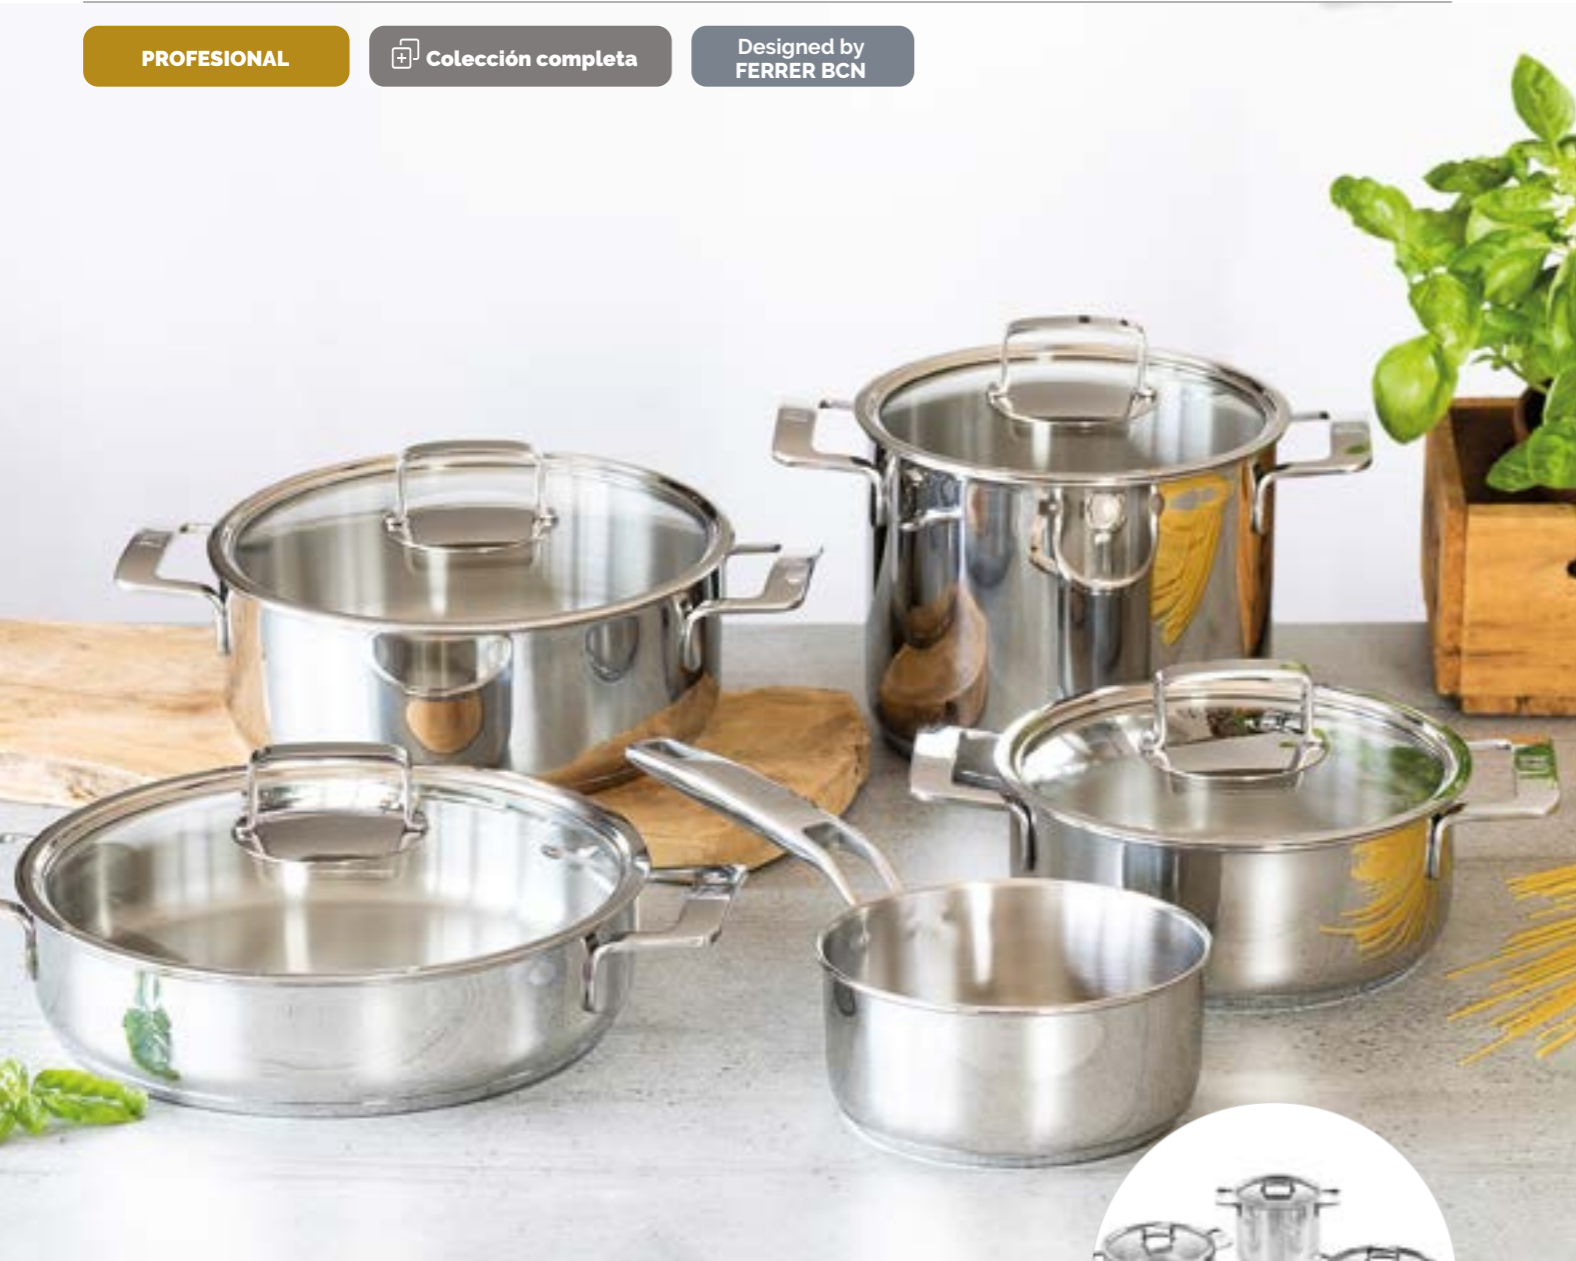

Signature

BATERIA DE COCINA
COOKWARE

ACERO
INOXIDABLE 18/10
Stainless steel

5-5'5
mm

FULL INDUCTION

ACERO
INOXIDABLE
18/10
STAINLESS
STEEL

TAPA DE VIDRIO
GLASS LID

PROFESIONAL

Colección completa

Designed by
FERRER BCN