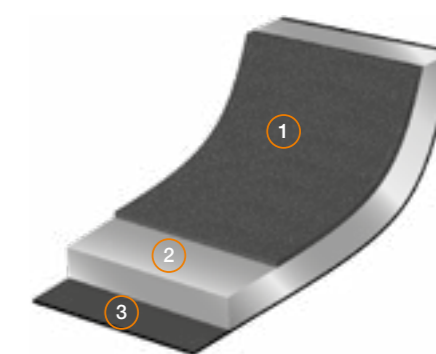

Elegantly designed cast iron grills with satin black interior and glossy black exterior enamel, easy to clean. Its high heat retention capacity allows cooking over low heat and saves energy. High temperature can be reached on the cooking surface, allowing to cook even at medium power. They can be used with any heat source, including induction, and in all types of ovens.

Características técnicas

- Parrilla de hierro fundido esmaltado indeformable
- Gran resistencia y durabilidad exterior e interior
- Este producto no lleva antiadherente, es perfecto para sellar carnes, verduras y mariscos, pero no para pescados.
- Apta para todo tipo de cocinas, incluida inducción
- Apta para su uso en horno hasta 250° C
- Alta capacidad de acumulación y retención del calor
- Máximo mantenimiento del calor
- Fácil limpieza interior y exterior
- Incluye asas de silicona desmontables y termo resistentes
- Perfecta para asados y carnes

Technical features

- Non-deformable enamelled cast iron pan
- High resistance and durability inside and out
- This product does not have a non-stick coating, it's perfect for searing meat, vegetables and seafood but not for fish.
- Suitable for all types of cooktops, including induction
- Oven-proof up to 250°C
- Superior heat absorption and retention
- Maximum heat maintenance
- Easy to clean inside and outside
- Includes removable and heat-resistant silicon handles
- Perfect for roasts and meat

1. 1 Interior de esmalte negro satinado
   Satin black enamel interior
2. 2 Parrilla de hierro fundido esmaltado indeformable
   Non-deformable enamelled cast iron pan
3. 3 Esmaltado exterior brillante
   Bright enamel exterior